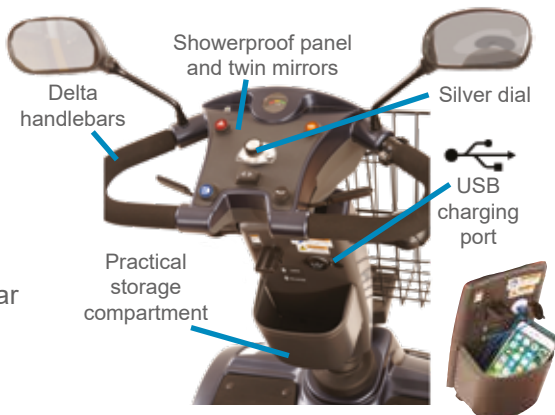

## Main Features:

- LED front light
- Front and rear coil suspension
- Practical front basket
- Gas strut tiller adjustment with useful battery charging port
- Large shock absorbing tyres for maximum comfort on the move
- Sliding swivel seat with armrests and headrest for maximum comfort

## OPTIONAL ACCESSORY

## Optional Extras:

- A stylish rear mounted lockable box fitted on a sliding mount to enable easy access without adjusting the seat
- An exclusive Rascal basket bag
- Puncture proof infill tyres

Specifications subject to change without prior notice  
Images are for illustrative purposes only  
E. and O.E. - v12 February 2026